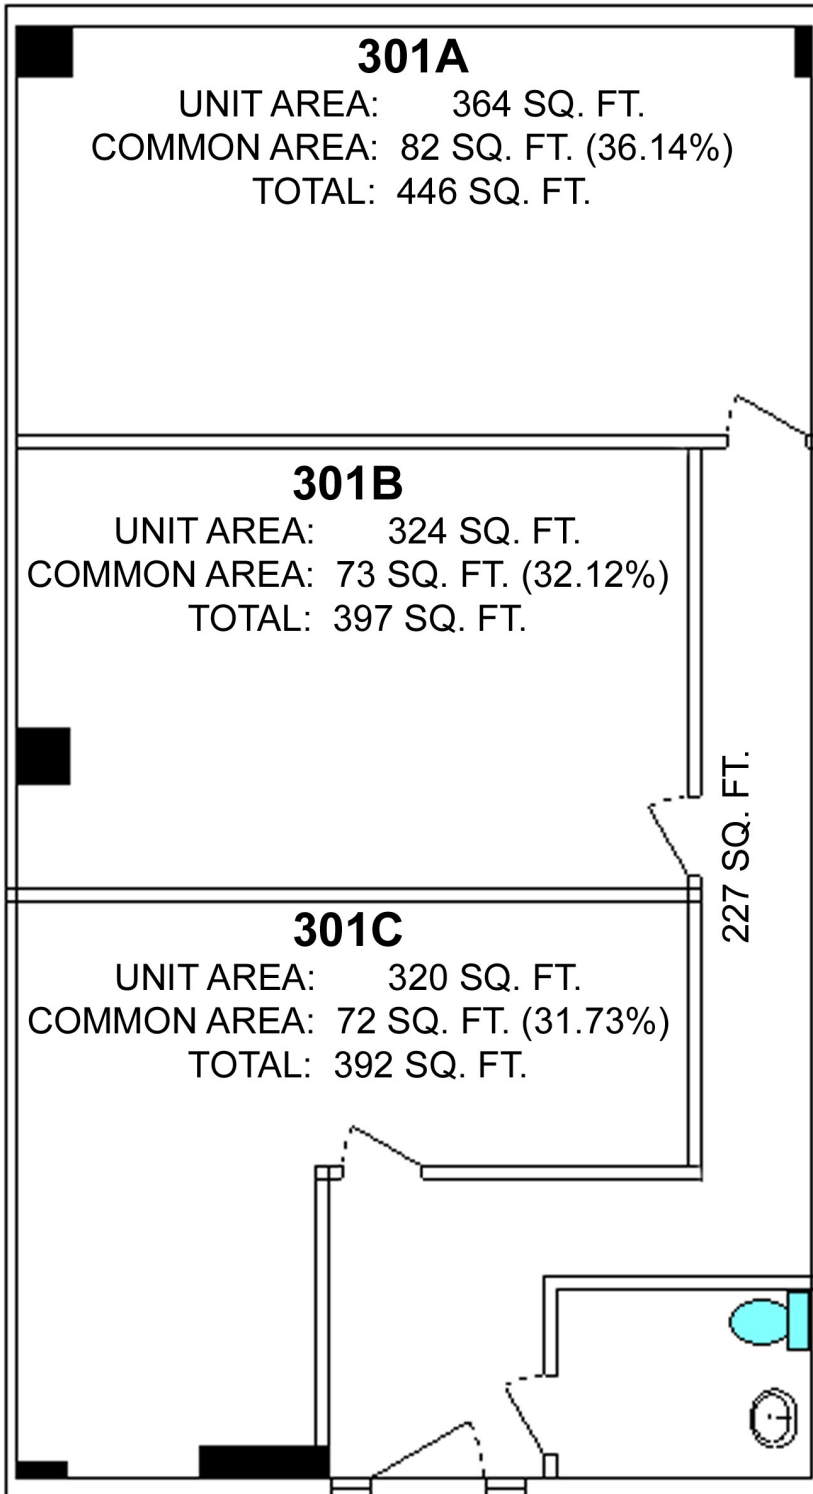

PEAKE // LEVOY

COMMERCIAL REAL ESTATE SERVICES

80 Puunene Avenue, Suite 102
Kahului, Hawaii 96732
Office: (808) 877-7073

Floor Plan
Southshore Plaza
411 Huku Li'i Place

FOR LEASING INFORMATION,
PLEASE CALL: