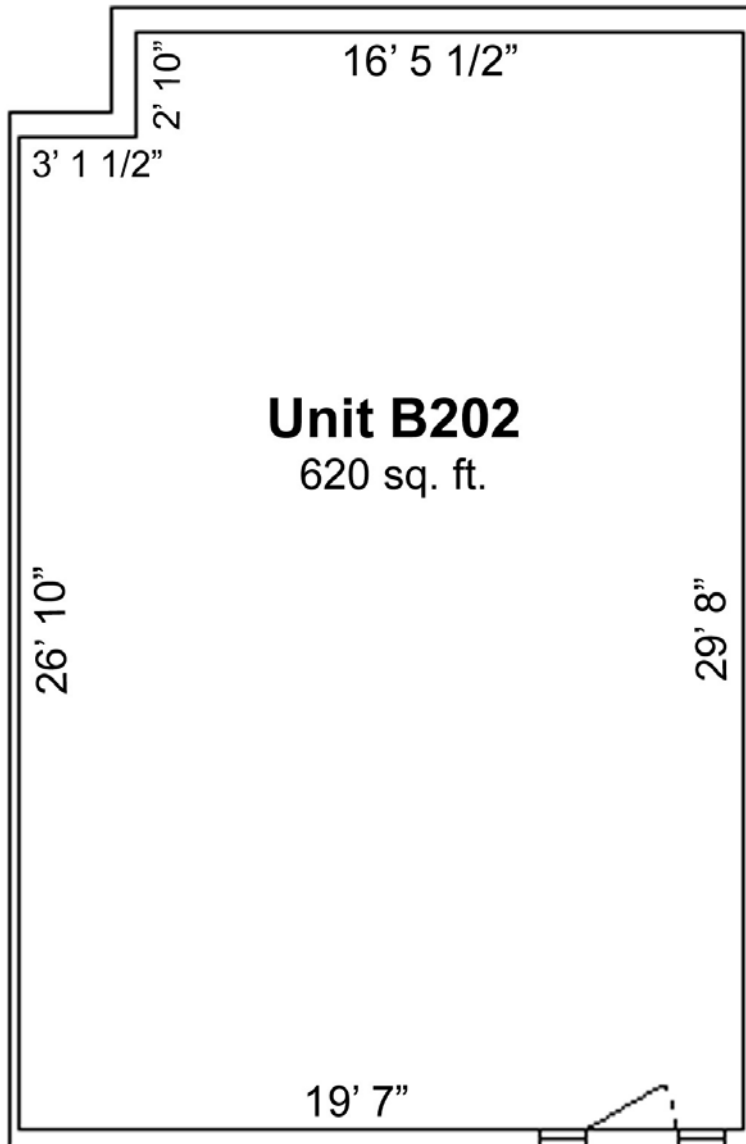

**Floor Plan
Ohukai Plaza
357 Huku Li'i**

**FOR LEASING INFORMATION,
PLEASE CALL:**

Valarie Cardone
Realtor® (S)
or
Mario Cardone
PB, CardOneRealty Corp., subagent

891-8469
www.clients1st.biz