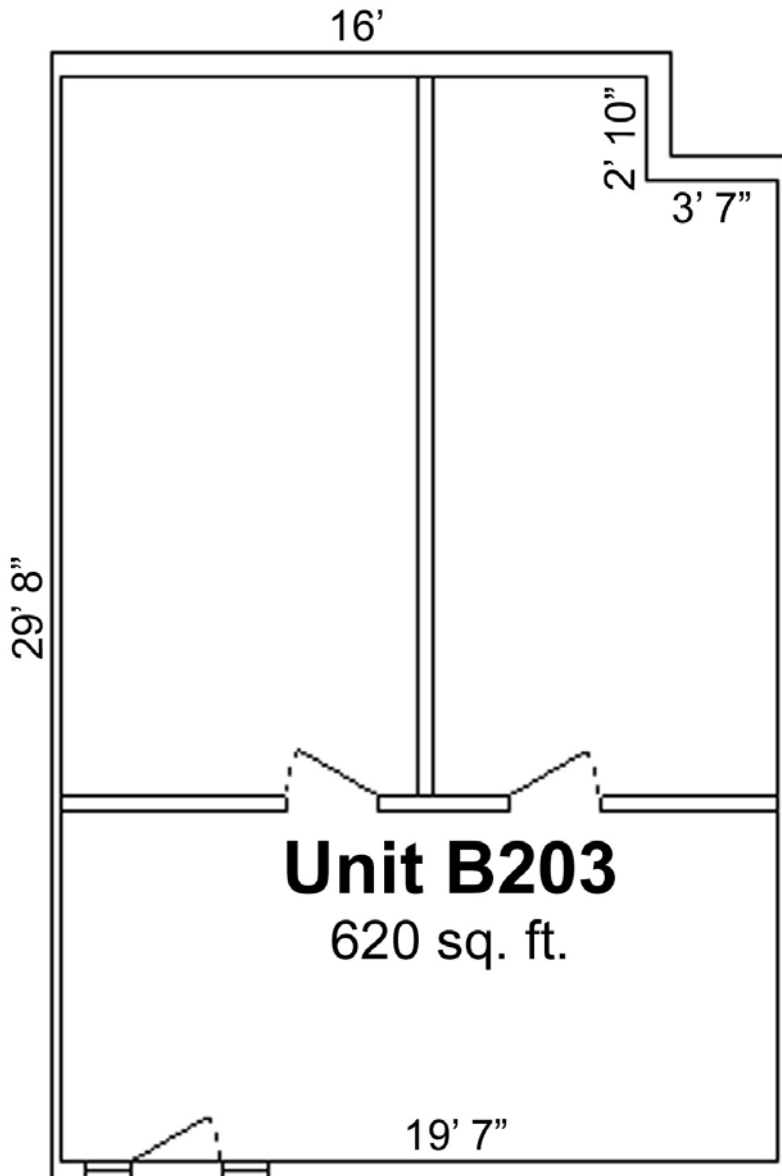

**Floor Plan
Ohukai Plaza
357 Huku Li'i**

**FOR LEASING INFORMATION,
PLEASE CALL:**

Valarie Cardone
Realtor® (S)

or

Mario Cardone
PB, CardOneRealty Corp., subagent

891-8469

www.clients1st.biz