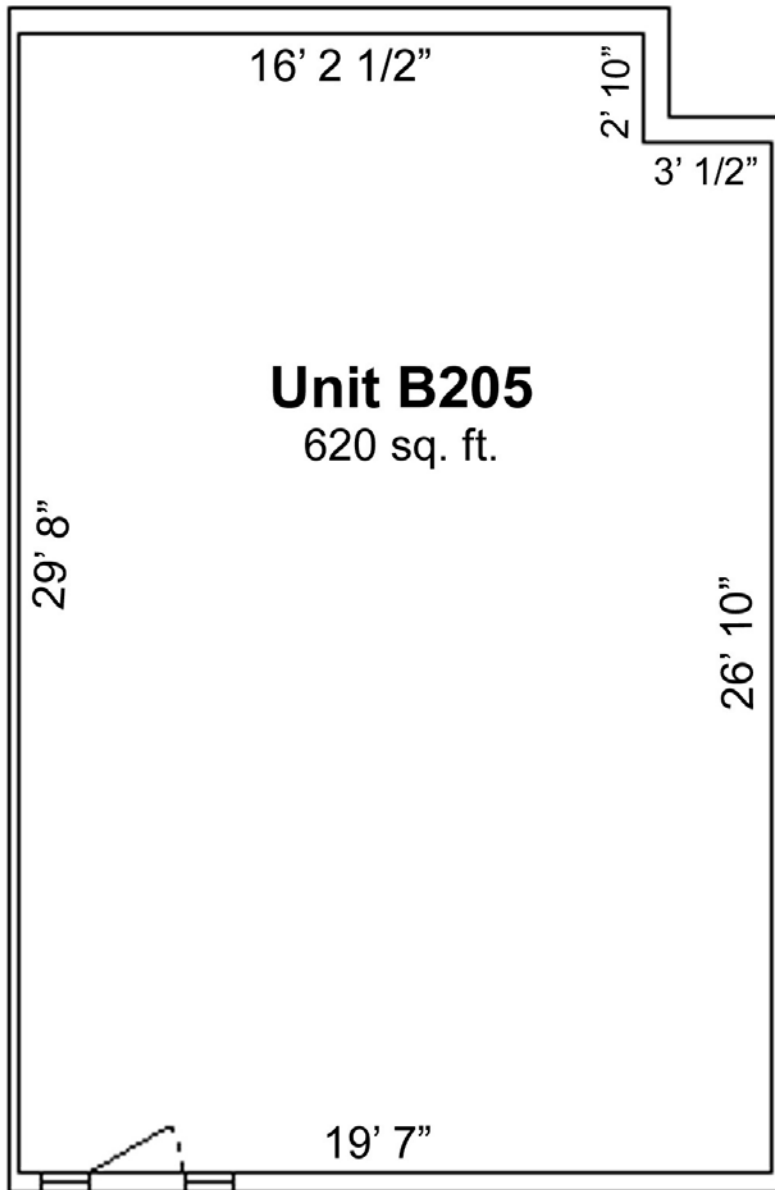

Floor Plan
Ohukai Plaza
357 Huku Li'i

**FOR LEASING INFORMATION,
PLEASE CALL:**

Valarie Cardone
Realtor® (S)
or
Mario Cardone
PB, CardOneRealty Corp., subagent

891-8469
www.clients1st.biz