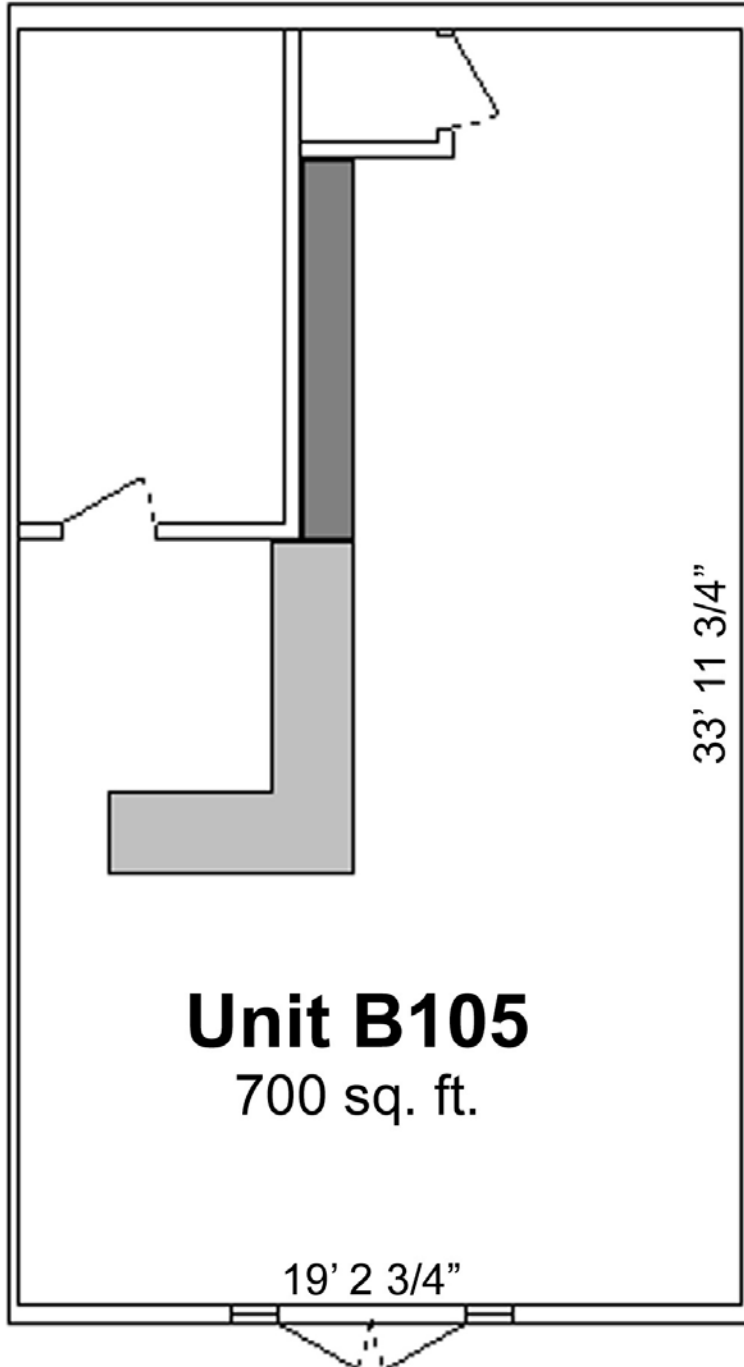

**Floor Plan  
Ohukai Plaza  
357 Huku Li'i**

**FOR LEASING INFORMATION,  
PLEASE CALL:**

Valarie Cardone  
Realtor® (S)

or

Mario Cardone  
PB, CardOneRealty Corp., subagent

**891-8469**

[www.clients1st.biz](http://www.clients1st.biz)

**Unit B105**  
700 sq. ft.

**Floor Plan  
Ohukai Plaza  
357 Huku Li'i**

**FOR LEASING INFORMATION,  
PLEASE CALL:**

Valarie Cardone  
Realtor® (S)

or

Mario Cardone  
PB, CardOneRealty Corp., subagent

**891-8469**