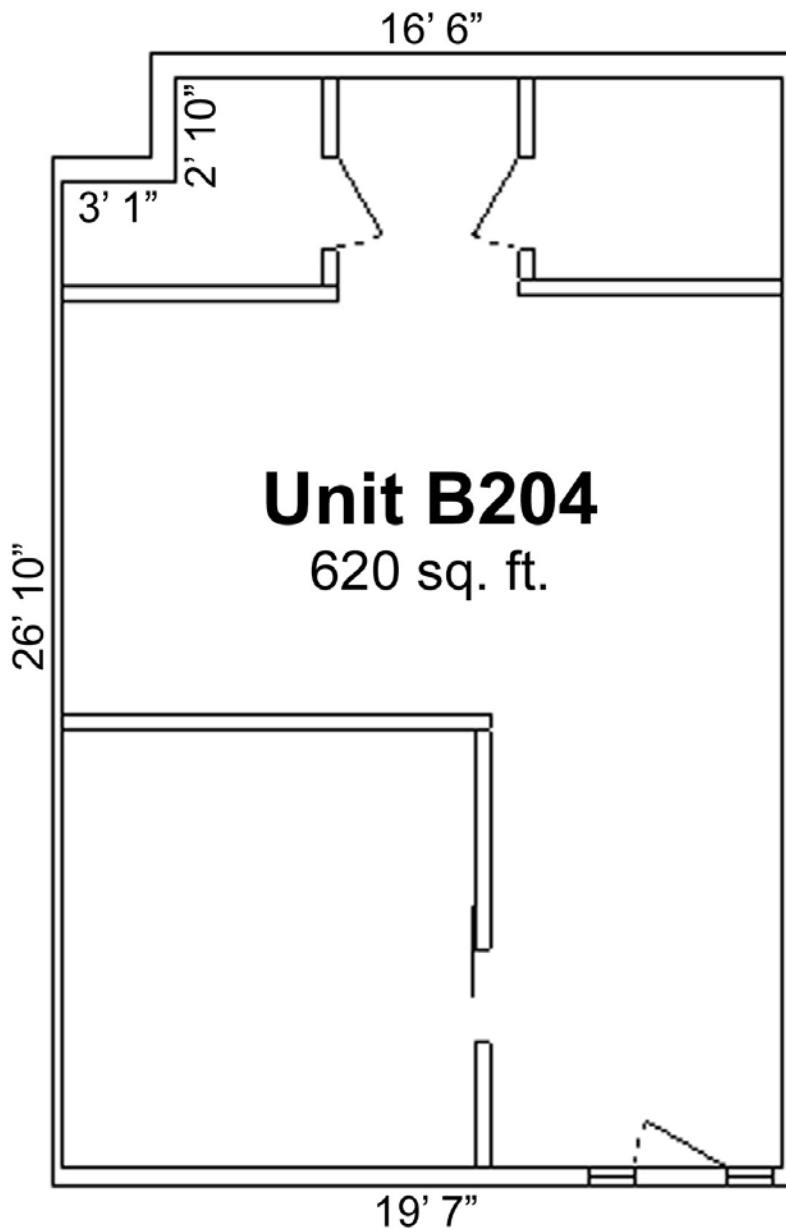

**Floor Plan
Ohukai Plaza
357 Huku Li'i**

**FOR LEASING INFORMATION,
PLEASE CALL:**

Valarie Cardone
Realtor® (S)
or
Mario Cardone
PB, CardOneRealty Corp., subagent

891-8469
www.clients1st.biz