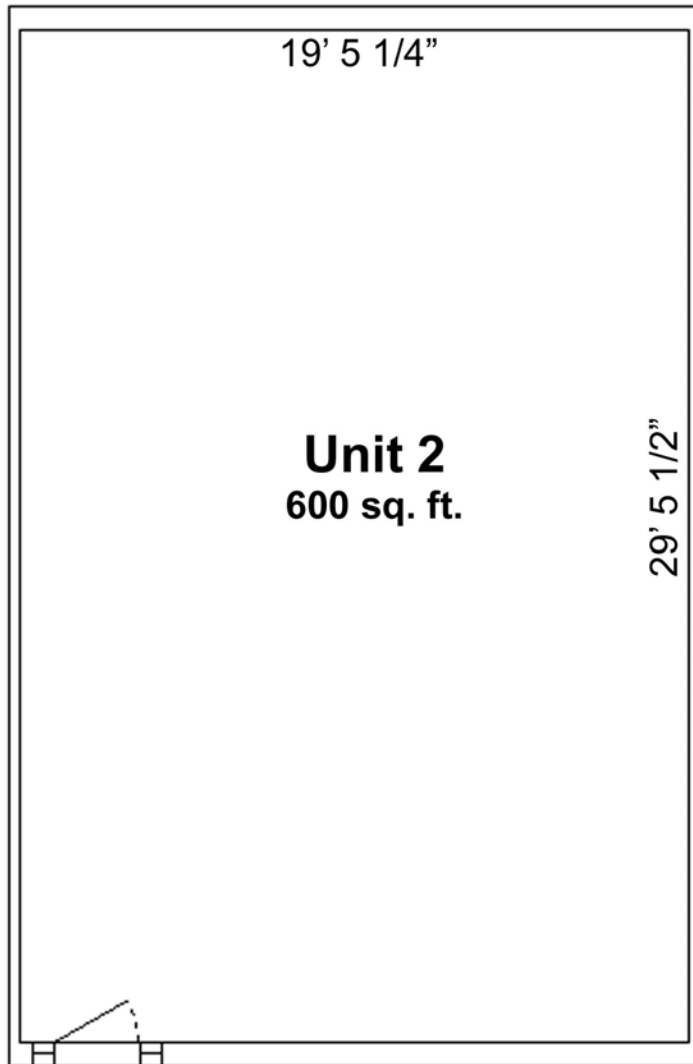

Floor Plan
Millyard Plaza
210 Imi Kala St.

**FOR LEASING INFORMATION,
PLEASE CALL:**

Rick Woodford
Realtor® (S)

870-0133

realty@rickwoodford.com

Mario Cardone
PB, CardOneRealty Corp., subagent

891-8469

www.clients1st.biz