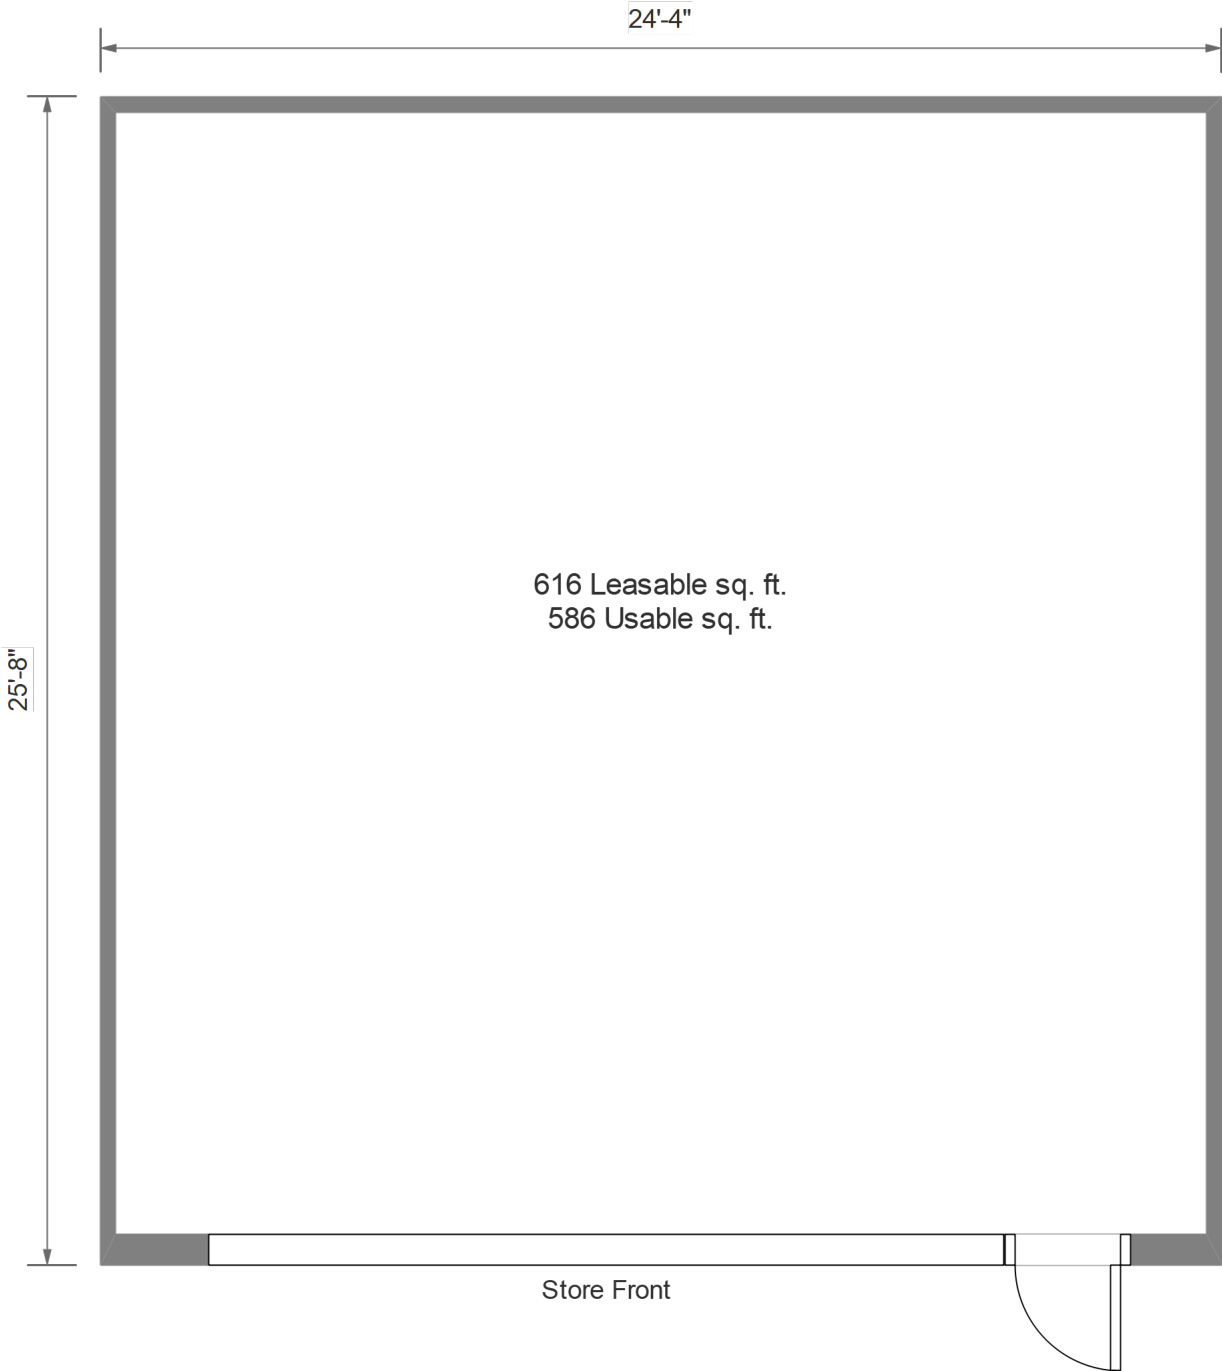

**Kihei Commercial Center  
Unit 326**

616 Leasable sq. ft.  
586 Usable sq. ft.

Store Front